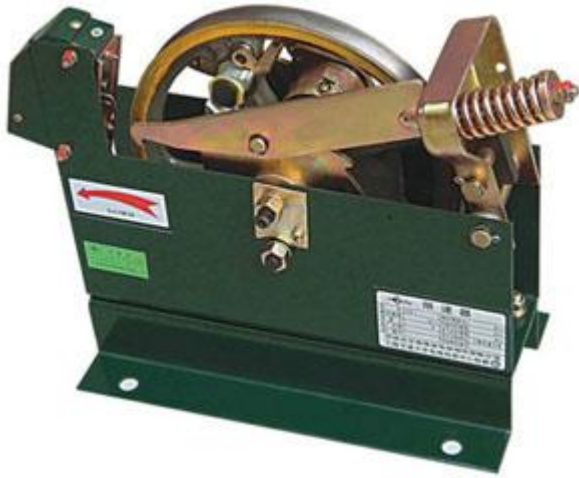

Overspeed Governor OX-240

Specification:

Rated speed	≤2.5m/s
Wire rope diameter	φ6mm,φ6.3mm,φ8mm
Sheave diameter	φ240mm
Tension force	≥1000N
Super switch voltage grade	AC220V

Installation Dimension: