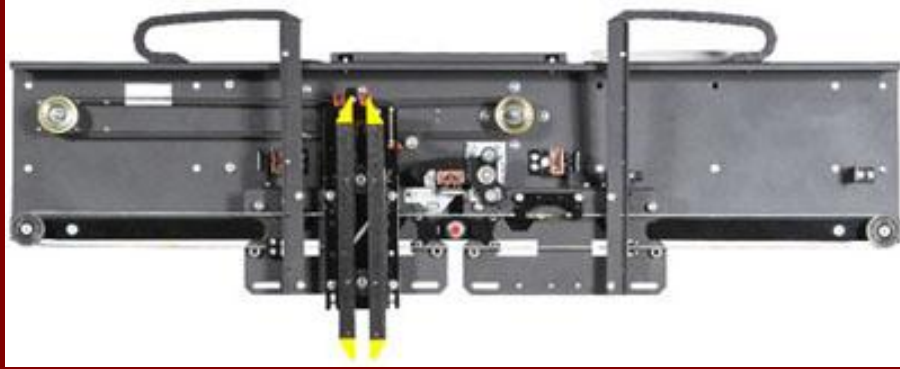

VVVF Two Panels Centre Opening Elevator Door Operator

PL	600	650	700	750	800	850	900	950	1000	1050	1100	1150	1200
D1	62								/				
D2	217								/				
D3	/								225				
A	1290	1340	1390	1560	1660	1710	1890	1940	1990	2190	2240	2290	2340
B	211			271	296		361			436			

Notes: Standard configuration is not including the car door lock

Two panels centre opening door operator, the size is from 600MM to 1200MM

The standard door height is 2000MM, sill width: 75

Standard complete set is not including car door lock

Installation Dimension: